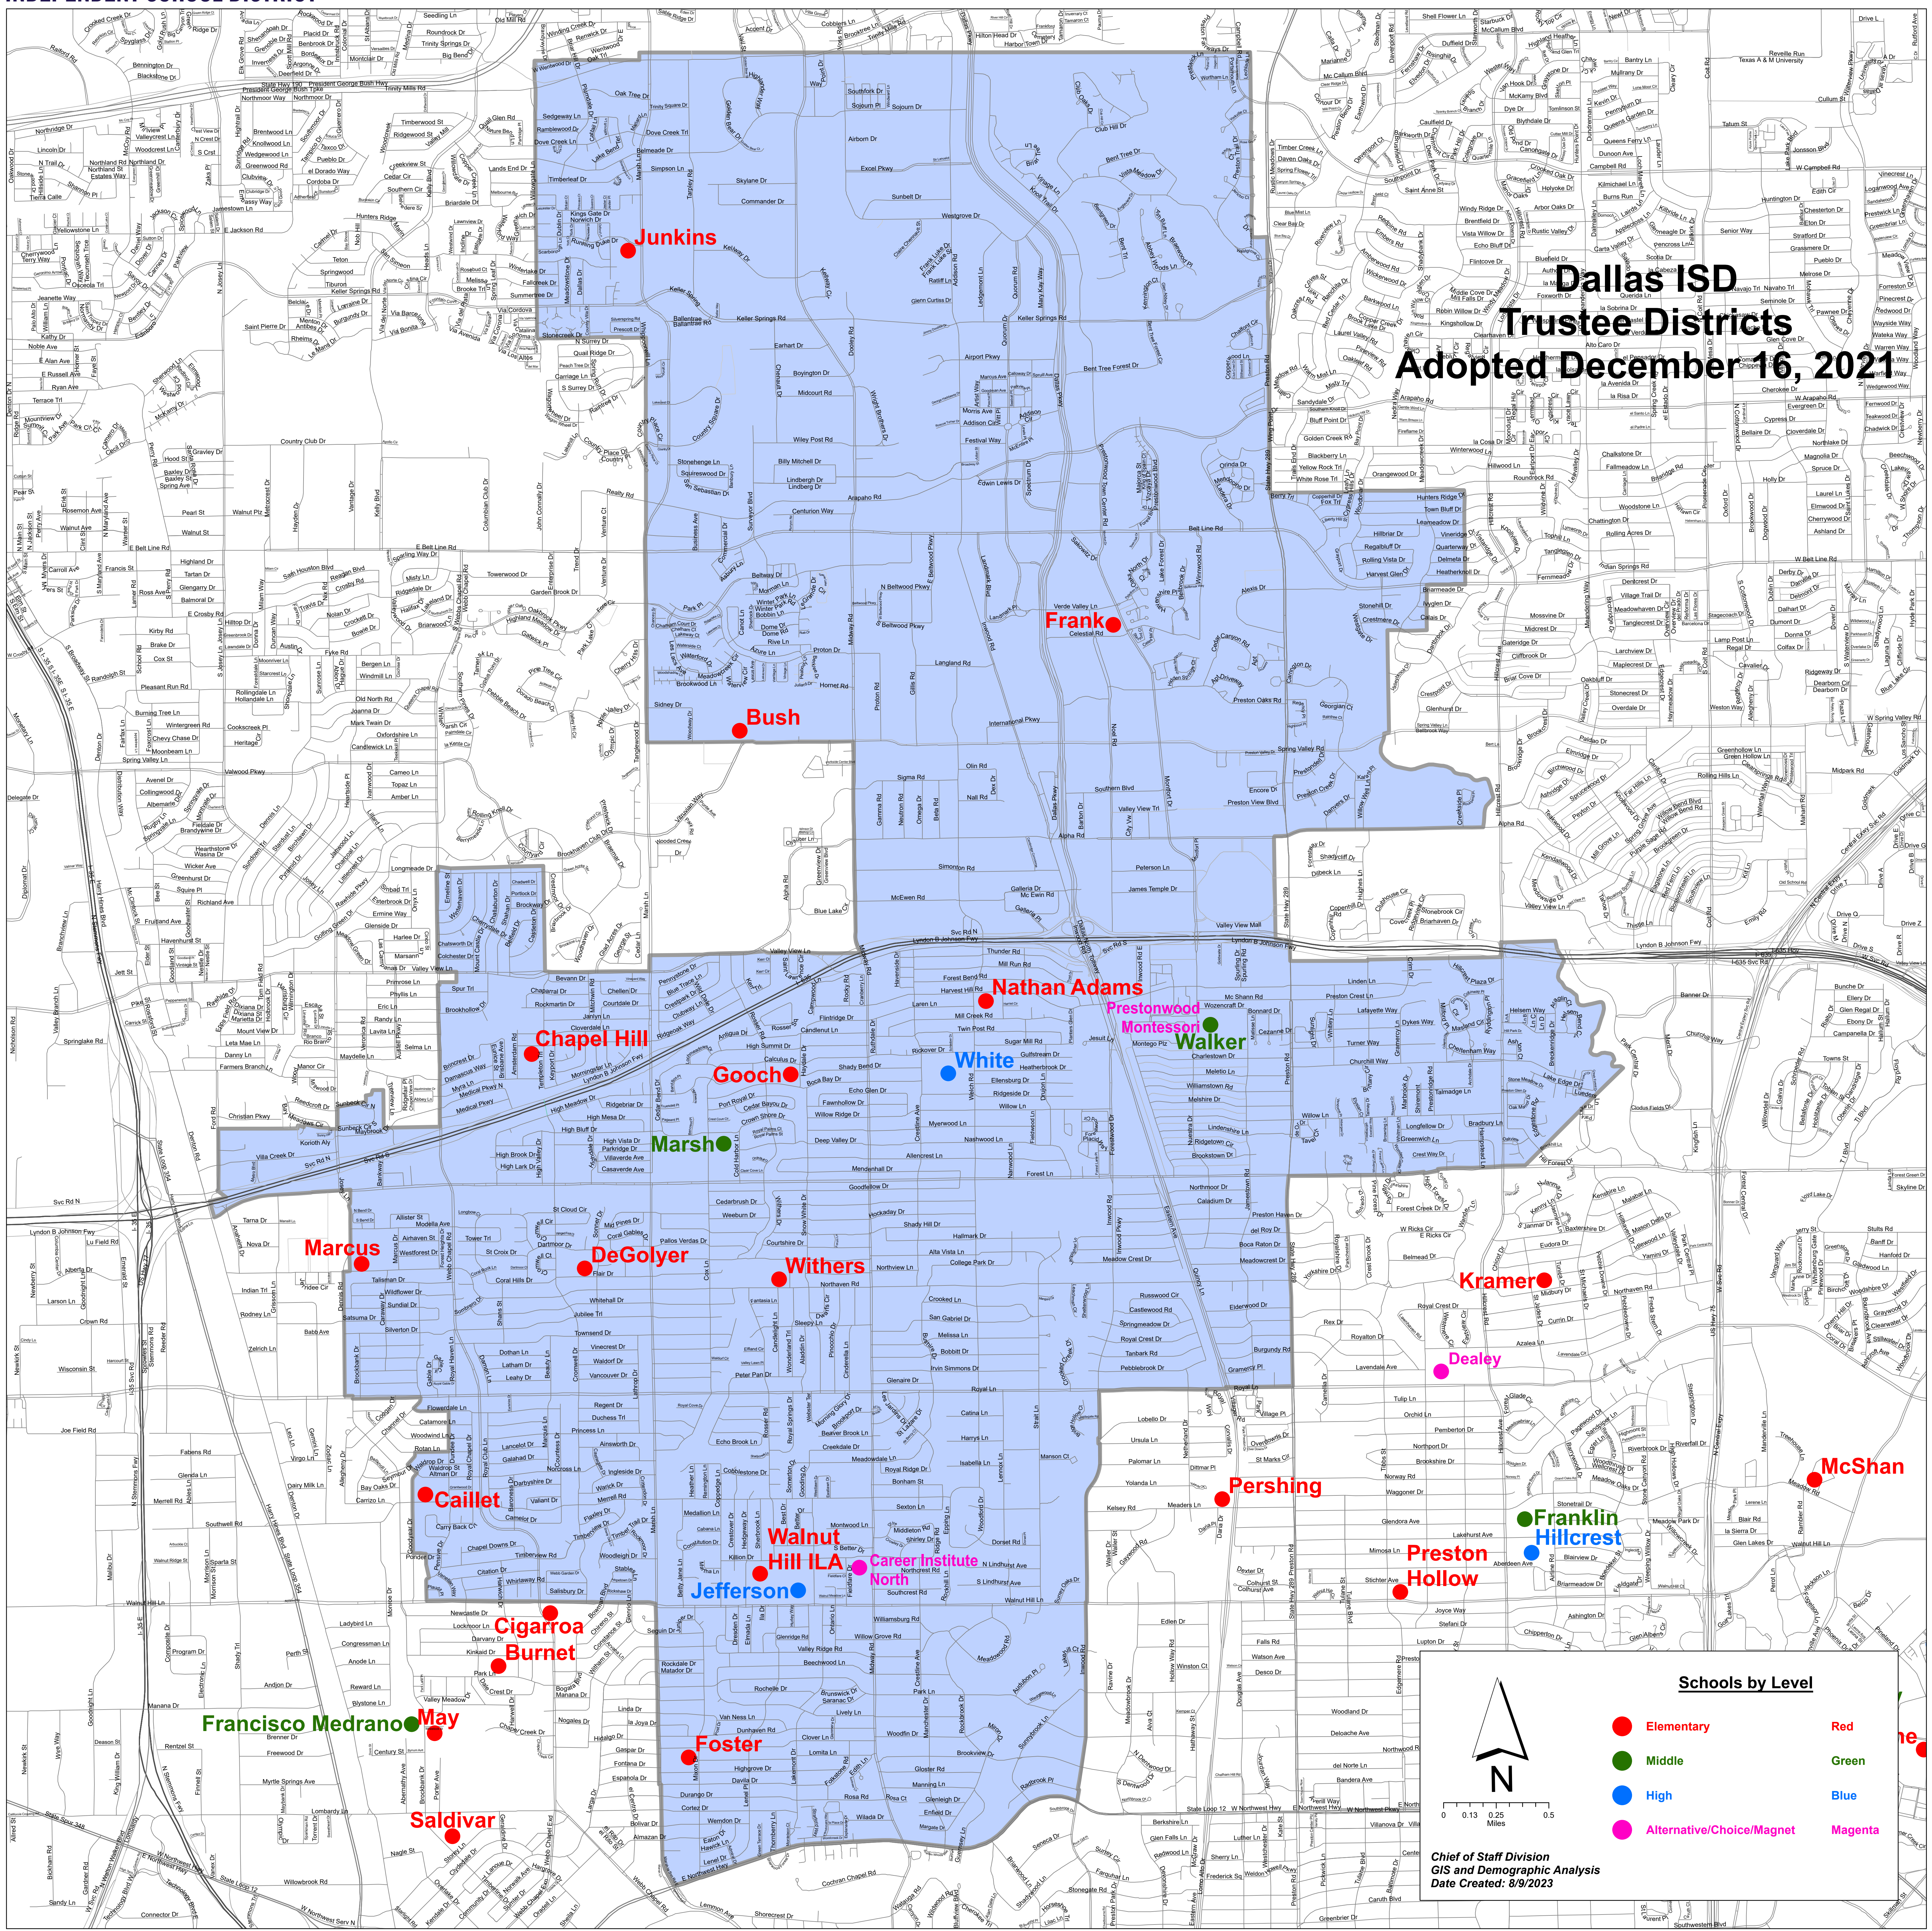

**Dallas ISD  
Trustee Districts  
Adopted December 16, 2021**

**Schools by Level**

- Elementary (Red)
- Middle (Green)
- High (Blue)
- Alternative/Choice/Magnet (Magenta)

Red  
Green  
Blue  
Magenta

0 0.13 0.25 0.5 Miles

Chief of Staff Division  
GIS and Demographic Analysis  
Date Created: 8/9/2023